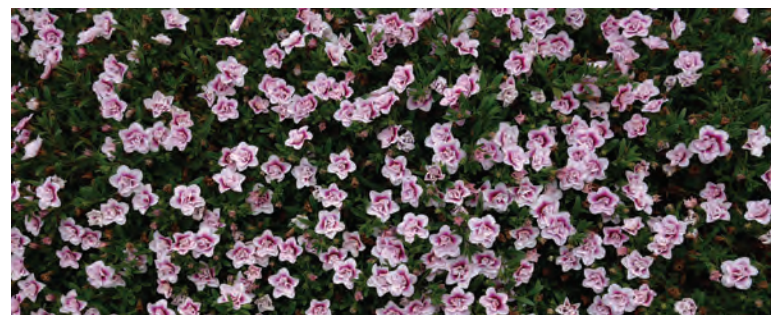

Calibrachoa 'MiniFamous Uno Double Pinktastic'