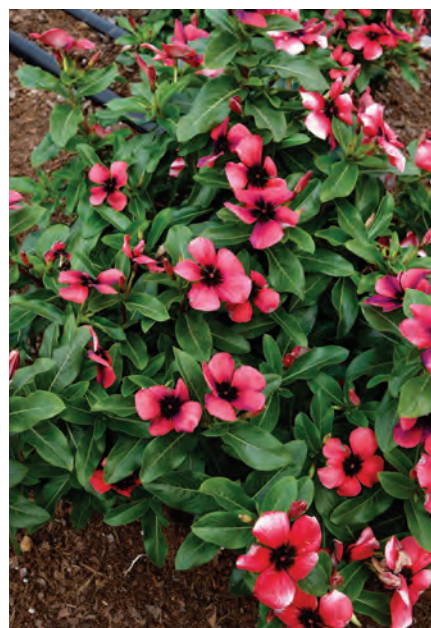

Vinca 'Tattoo Papaya'