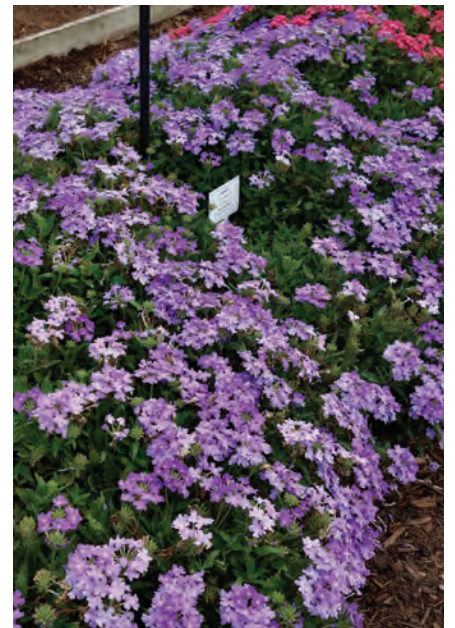

Verbena 'Firehouse Lavender'