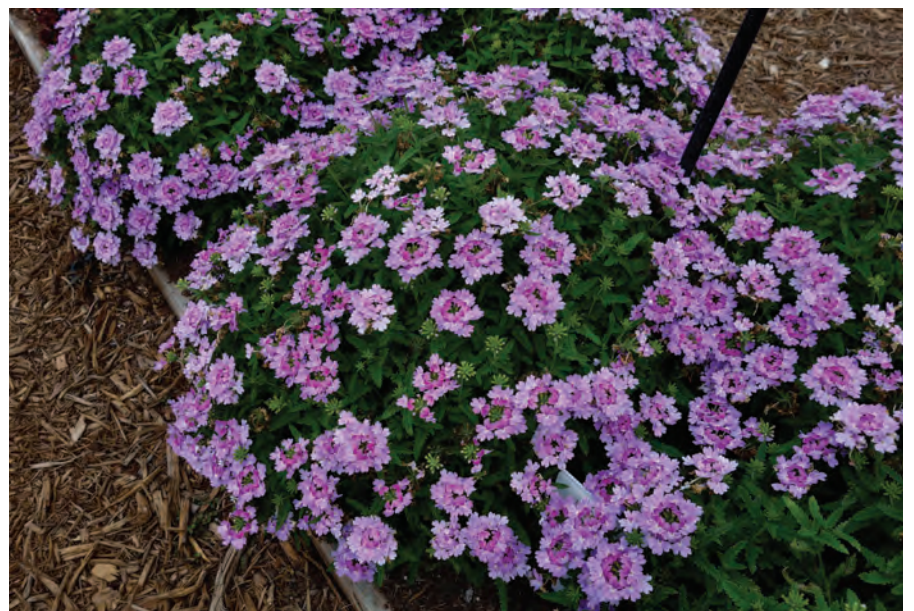

Verbena 'Lanai Upright Twister Watercolor'